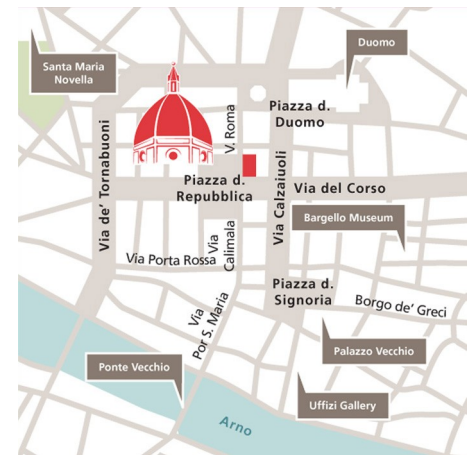

CONTEMPORARY LUXURY IN A CLASSICAL CITY

Located the heart of Florence on the historic Piazza della Repubblica, close to the landmark Duomo and just steps away from the main fashion houses, museums and galleries, this is the ideal base from which to visit the key attractions of this beautiful and historic city.

Location

The city of Florence is located in the picturesque Tuscan countryside. Beautiful art and architecture are found throughout, together with fashionable shops lining the streets, making it the perfect destination to enjoy on foot. Tuscany is the home of the truffle, and the local cuisine and wine provide a gastronomic treat.