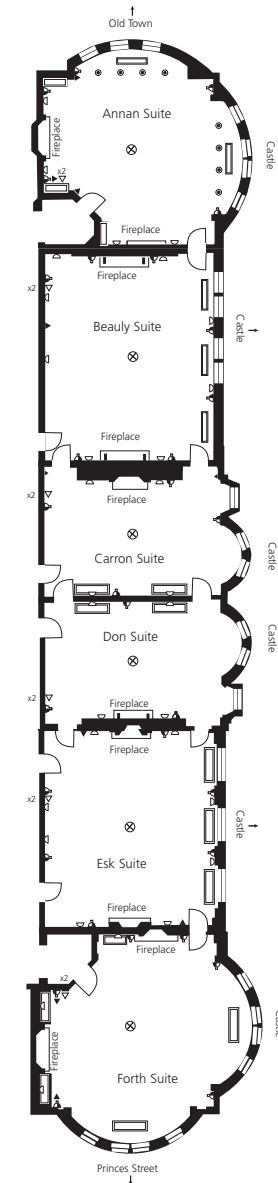

The Balmoral Second Floor

THE ROCCO FORTE COLLECTION

For more information or to book online please visit www.roccofortecollection.com