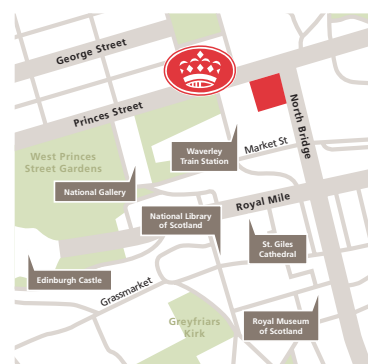

The Balmoral
1 Princes Street
Edinburgh
EH2 2EQ
Scotland

Telephone +44 1 31 556 2414
Fax +44 1 31 557 3747

reservations.balmoral@roccofortecollection.com
www.roccofortecollection.com

Conferences & Banquets

- 10 conference and banqueting suites for 15 to 450 people with stunning views of Edinburgh Castle and the Old Town.
- All rooms with natural daylight and the latest audio-visual technology plus Wi-Fi
- Dedicated event planner

Other facilities

Accommodation

- 188 bedrooms including 20 suites

Dining & Drinking

- number one Restaurant
- Hadrian's Brasserie
- The Drawing Room
- The Bollinger Bar at Palm Court
- Stylish Bar

Relaxation

- The Balmoral Spa
- 5 treatment rooms
- Swimming pool & juice bar
- Fully-equipped gym
- Candle-lit relaxation suite
- Finnish Sauna and Turkish Steam Room

Transfers

25 minutes drive from
Edinburgh International Airport.