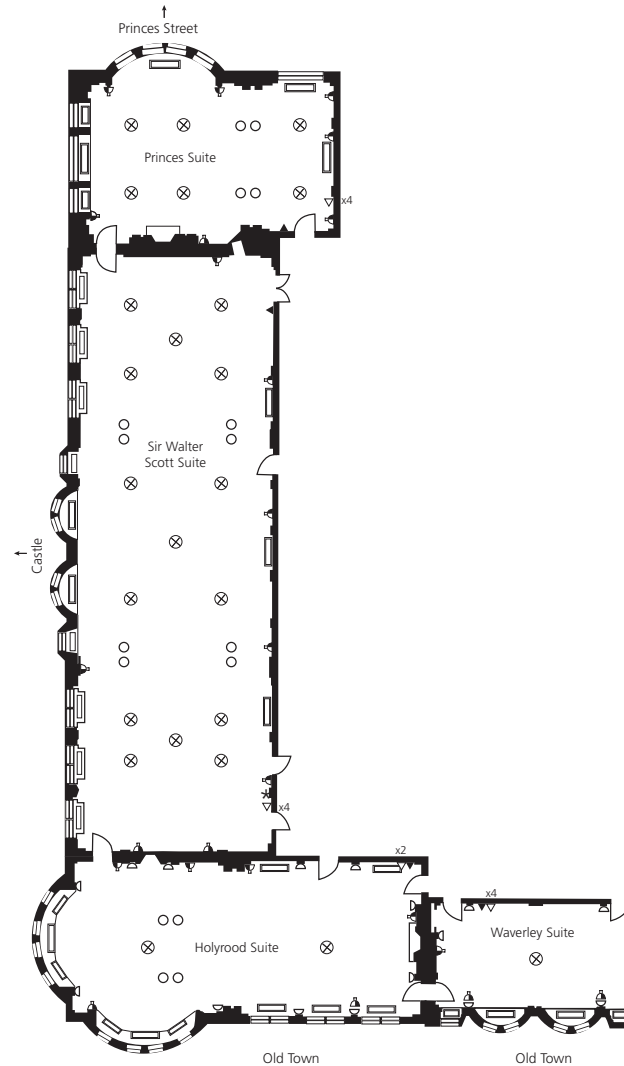

Note: Dimensions are approximate only.

The Balmoral Ground Floor

Key

- Electrical Points
- Ceiling Lights
- Chandelier
- Single Phone Socket
- Full Height Window Glazing
- 3-Phase Power
- Wall Lights
- Central Heating
- Columns
- All windows are inward opening
- Data Points